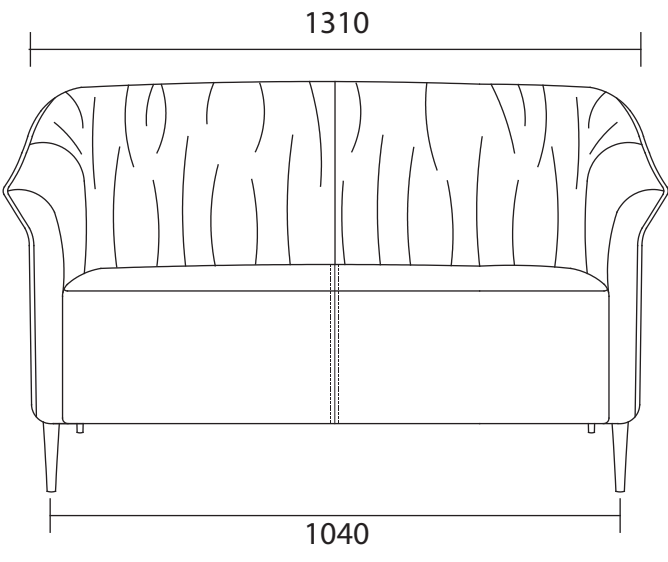

LUSSUOSO

The seamless blending of timeless design into prestige classical curves that creates a refined luxurious ambience to any space.

LUSSUOSO Single Seater

LS001

SIDE

FRONT

LUSSUOSO Two Seater

LS002

SIDE

FRONT

LUSSUOSO Three Seater

LS003

SIDE

FRONT

520

1845

840

280

770

1570

LUSSUOSO Side Table

LSTB1

side

front

PU 20 - Lake Blue

PU 06 - Coffe

PU 09 - Black

THE UNIQUENESS

THE CARTON AND LOADING

MODEL CODE	PC Per Ctn	Carton Size (mm)			M ³ / PC	Loading Quantily (PCS)		
		L	W	H		20' GP	40' GP	40' HQ
LS001	1	870	850	890	0.66	24	52	78
LS002	1	1390	850	890	1.05	20	44	66
LS003	1	1940	850	890	1.47	12	26	39
LSTB1	1	570	570	530	0.17	160	320	400
LSTB2	1	1025	570	530	0.31	88	184	230
Loading Quantily (SETS)								
LS001+2+3	-	-	-	-	3.18	6	12	19
LS001+1+3	-	-	-	-	2.79	6	13	19
LS001+1+1+3	-	-	-	-	3.45	4	10	15