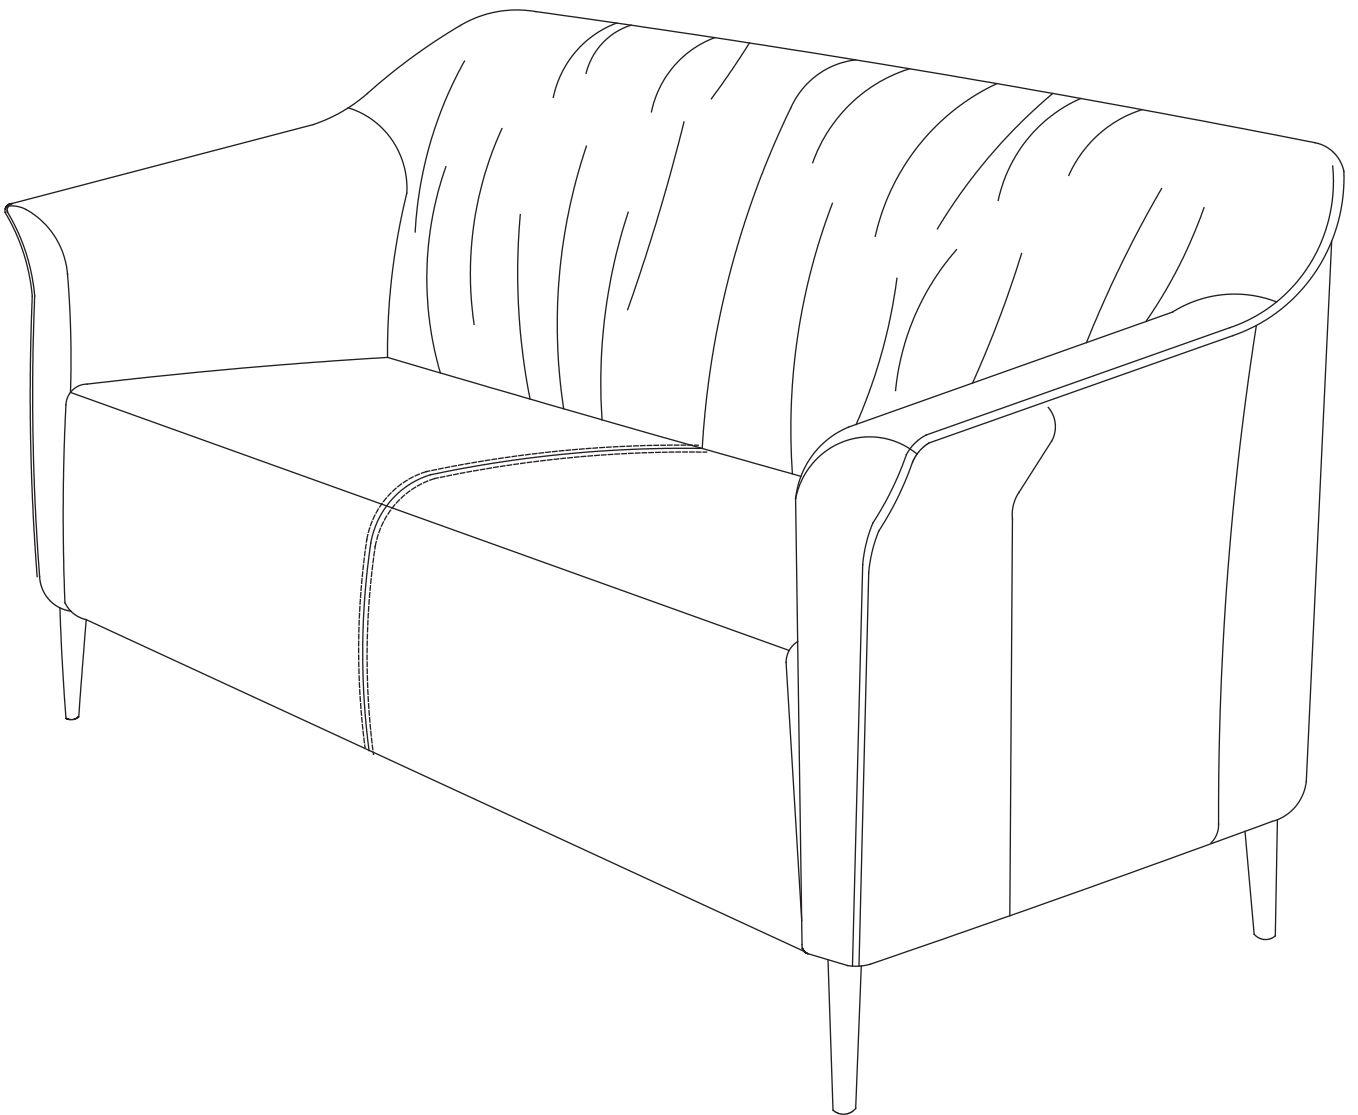

LUSSUOSO

The seamless blending of timeless design into prestige classical curves that creates a refined luxurious ambience to any space.

LUSSUOSO Single Seater

LS001

SIDE

FRONT

LUSSUOSO Two Seater

LS002

SIDE

FRONT

LUSSUOSO Three Seater

LS003

SIDE

FRONT

520

1845

840

280

770

1570

LUSSUOSO Side Table

LSTB1

side

front

LUSSUOSO Center Table

LSTB2

side

front

PU LEATHER COLLECTION

Committed to a classic and luxurious office, lussuoso offers a myriad of beautiful colors of pu leather to suit your wonderful office designs.

PU 11 - White