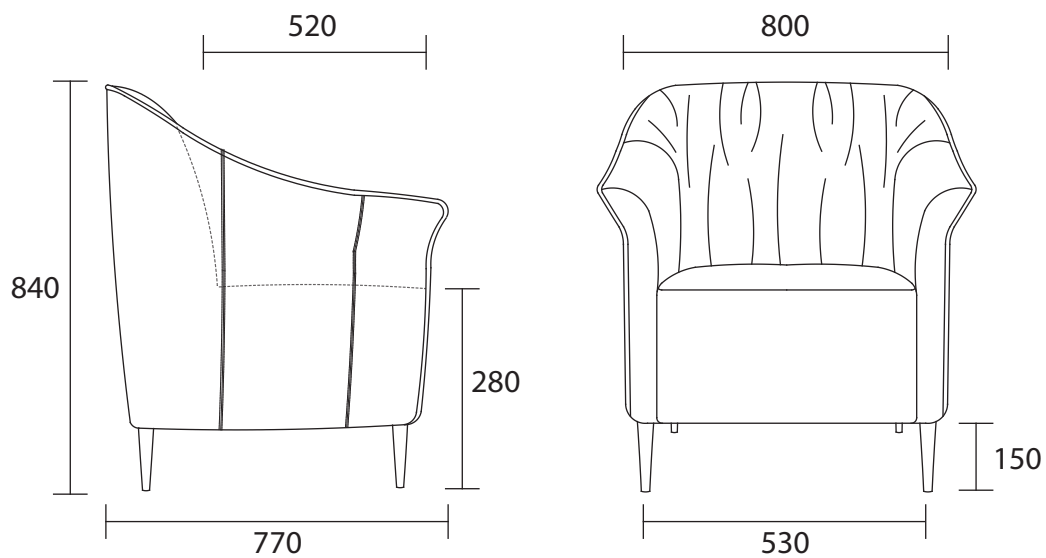

LUSSUOSO

The seamless blending of timeless design into prestige classical curves that creates a refined luxurious ambience to any space.

LUSSUOSO Single Seater

LS001

SIDE

FRONT

LUSSUOSO Two Seater

LS002

SIDE

FRONT

LUSSUOSO Three Seater

LS003

SIDE

FRONT

520

1845

840

280

770

1570

LUSSUOSO Side Table

LSTB1

side

front

PU 20 - Lake Blue

PU 06 - Coffe

PU 09 - Black

THE UNIQUENESS

THE CARTON AND LOADING

MODEL CODE	PC Per Ctn	Carton Size (mm)			M ³ / PC	Loading Quantily (PCS)		
		L	W	H		20' GP	40' GP	40' HQ
LS001	1	870	850	890	0.66	24	52	78
LS002	1	1390	850	890	1.05	20	44	66
LS003	1	1940	850	890	1.47	12	26	39
LSTB1	1	570	570	530	0.17	160	320	400
LSTB2	1	1025	570	530	0.31	88	184	230
Loading Quantily (SETS)								
LS001+2+3	-	-	-	-	3.18	6	12	19
LS001+1+3	-	-	-	-	2.79	6	13	19
LS001+1+1+3	-	-	-	-	3.45	4	10	15