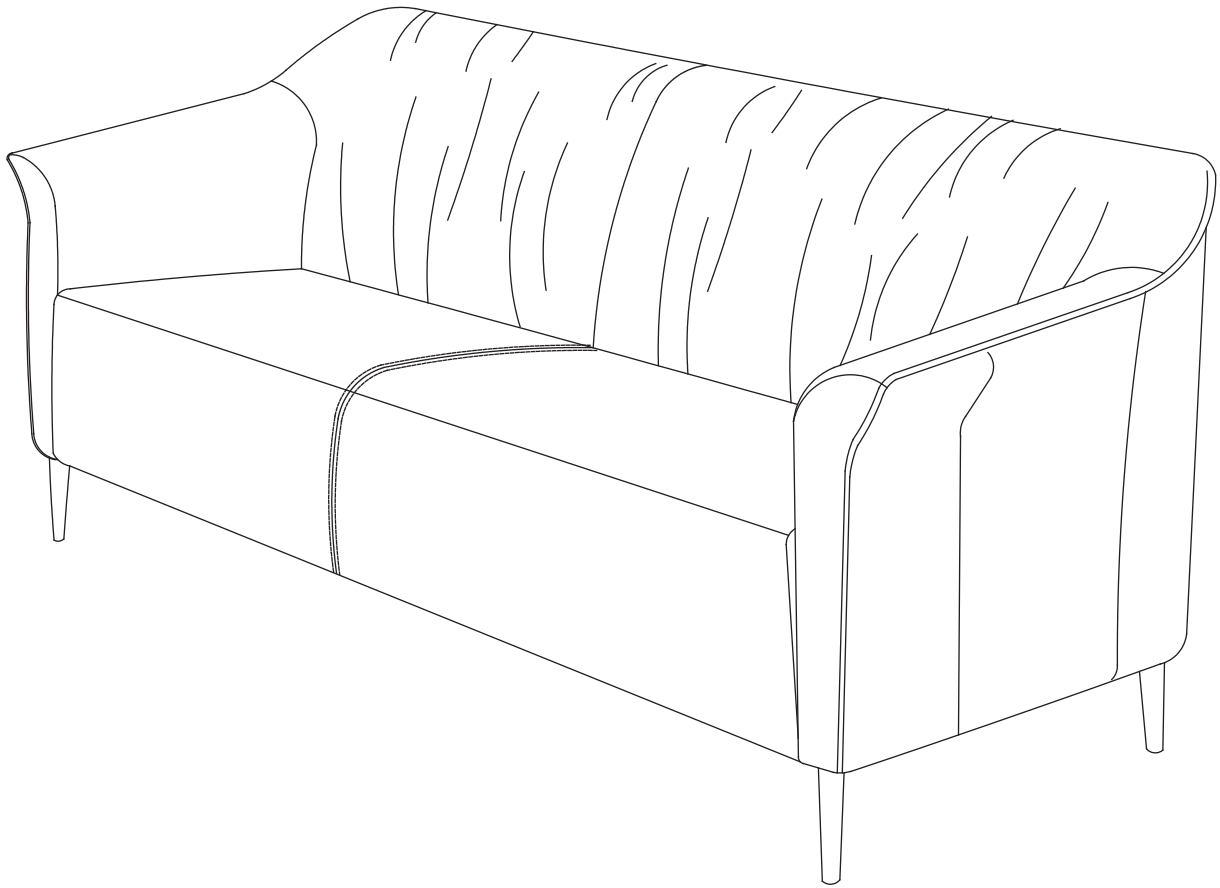

LUSSUOSO

The seamless blending of timeless design into prestige classical curves that creates a refined luxurious ambience to any space.

LUSSUOSO Single Seater

LS001

SIDE

FRONT

LUSSUOSO Two Seater

LS002

SIDE

FRONT

LUSSUOSO Three Seater

LS003

SIDE

FRONT

520

1845

840

280

770

1570

LUSSUOSO Side Table

LSTB1

side

front

LUSSUOSO Center Table

LSTB2

side

front

PU LEATHER COLLECTION

Committed to a classic and luxurious office, lussuoso offers a myriad of beautiful colors of pu leather to suit your wonderful office designs.

PU 11 - White