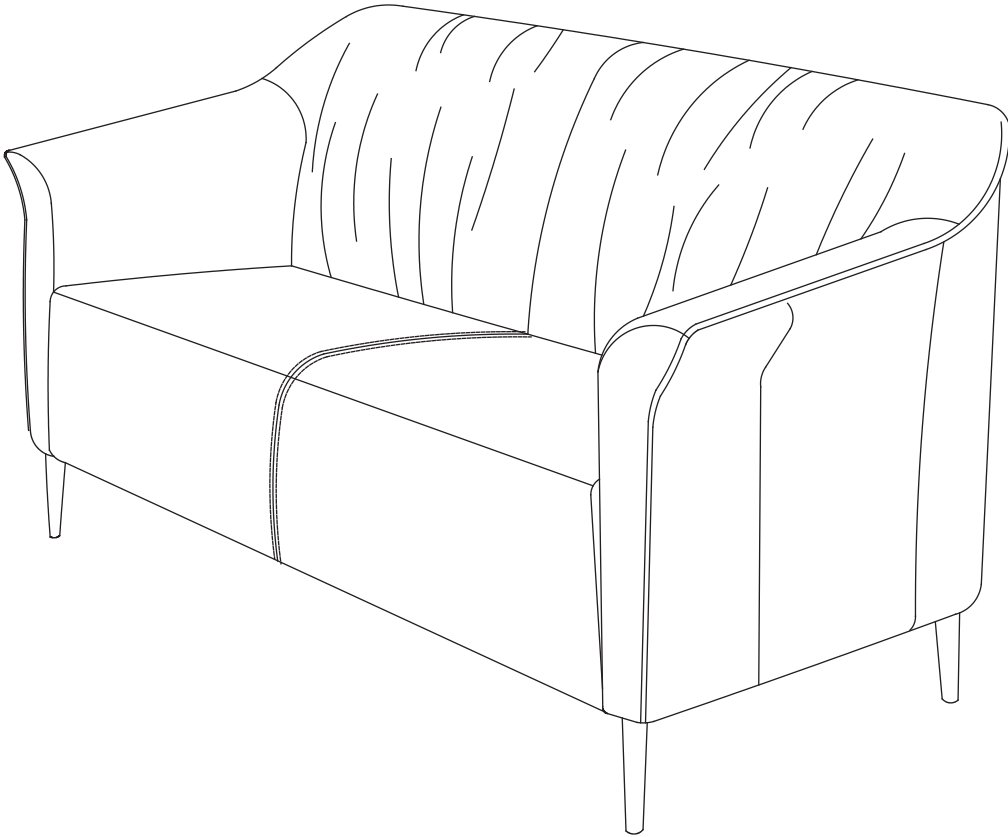

LUSSUOSO

The seamless blending of timeless design into prestige classical curves that creates a refined luxurious ambience to any space.

LUSSUOSO Single Seater

LS001

SIDE

FRONT

LUSSUOSO Two Seater

LS002

SIDE

FRONT

LUSSUOSO Three Seater

LS003

SIDE

FRONT

520

1845

840

280

770

1570

LUSSUOSO Side Table

LSTB1

side

front

LUSSUOSO Center Table

LSTB2

side

front

PU LEATHER COLLECTION

Committed to a classic and luxurious office, lussuoso offers a myriad of beautiful colors of pu leather to suit your wonderful office designs.

PU 11 - White