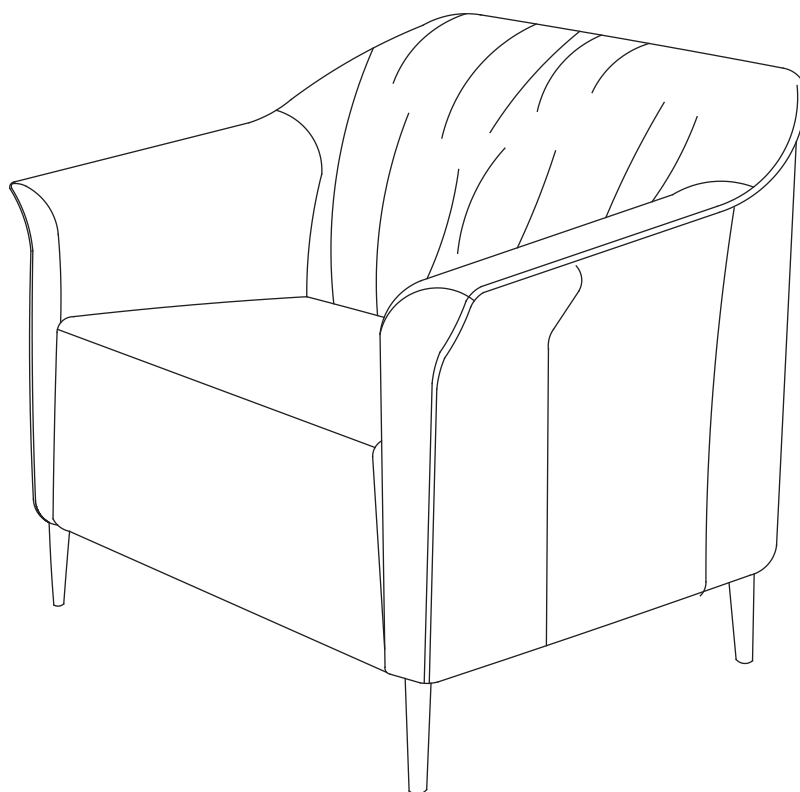

LUSSUOSO

The seamless blending of timeless design into prestige classical curves that creates a refined luxurious ambience to any space.

LUSSUOSO Single Seater

LS001

SIDE

FRONT

LUSSUOSO Two Seater

LS002

SIDE

FRONT

LUSSUOSO Three Seater

LS003

SIDE

FRONT

520

1845

840

280

770

1570

LUSSUOSO Side Table

LSTB1

side

front

LUSSUOSO Center Table

LSTB2

side

front

PU LEATHER COLLECTION

Committed to a classic and luxurious office, lussuoso offers a myriad of beautiful colors of pu leather to suit your wonderful office designs.

PU 11 - White