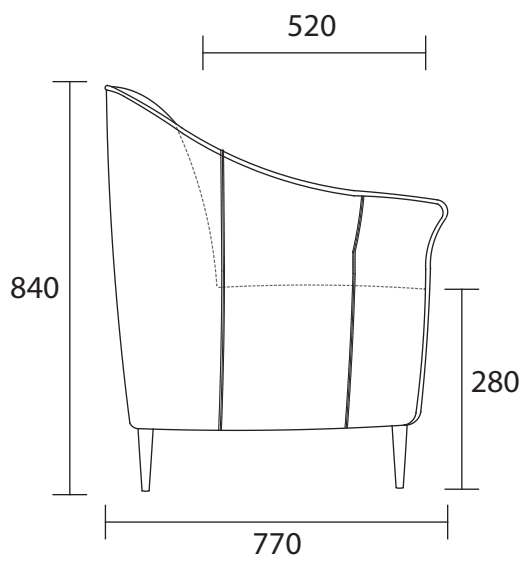

LUSSUOSO

The seamless blending of timeless design into prestige classical curves that creates a refined luxurious ambience to any space.

LUSSUOSO Single Seater

LS001

SIDE

FRONT

LUSSUOSO Two Seater

LS002

SIDE

FRONT

LUSSUOSO Three Seater

LS003

SIDE

FRONT

520

1845

840

280

770

1570

LUSSUOSO Side Table

LSTB1

side

front

PU 20 - Lake Blue

PU 06 - Coffe

PU 09 - Black

THE UNIQUENESS

THE CARTON AND LOADING

MODEL CODE	PC Per Ctn	Carton Size (mm)			M ³ / PC	Loading Quantily (PCS)		
		L	W	H		20' GP	40' GP	40' HQ
LS001	1	870	850	890	0.66	24	52	78
LS002	1	1390	850	890	1.05	20	44	66
LS003	1	1940	850	890	1.47	12	26	39
LSTB1	1	570	570	530	0.17	160	320	400
LSTB2	1	1025	570	530	0.31	88	184	230
Loading Quantily (SETS)								
LS001+2+3	-	-	-	-	3.18	6	12	19
LS001+1+3	-	-	-	-	2.79	6	13	19
LS001+1+1+3	-	-	-	-	3.45	4	10	15